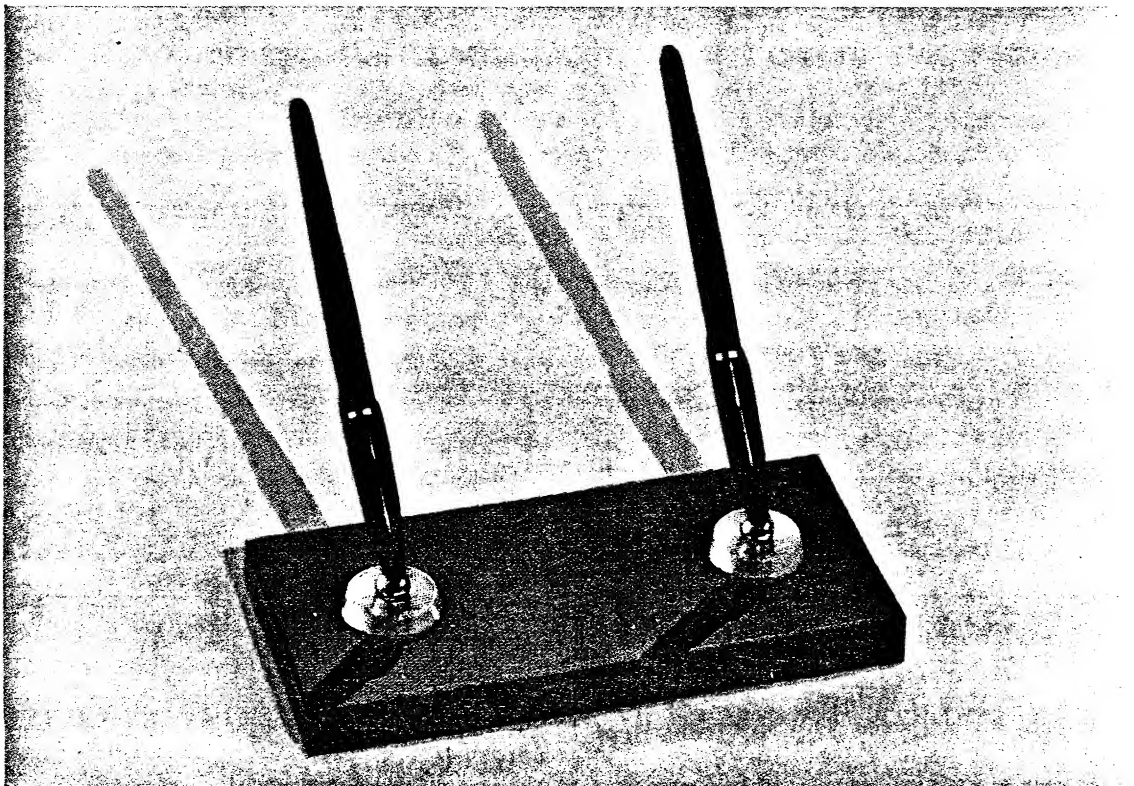

**MODEL NO. 90-162**

Black glass base with concave gold colored mounting. Black "51" pen and holder, 3½ x 5¾" . . . . . \$25.00

*Parker "51" MAGNETIX Desk Sets*

**MODEL NO. 90-222**

Pedrara Onyx base. Gold colored side pieces. Two black "51" pens and holders, 4 x 9 $\frac{1}{4}$ " . . . . \$40.00  
No. 90-223: same base with maroon pens and holders.